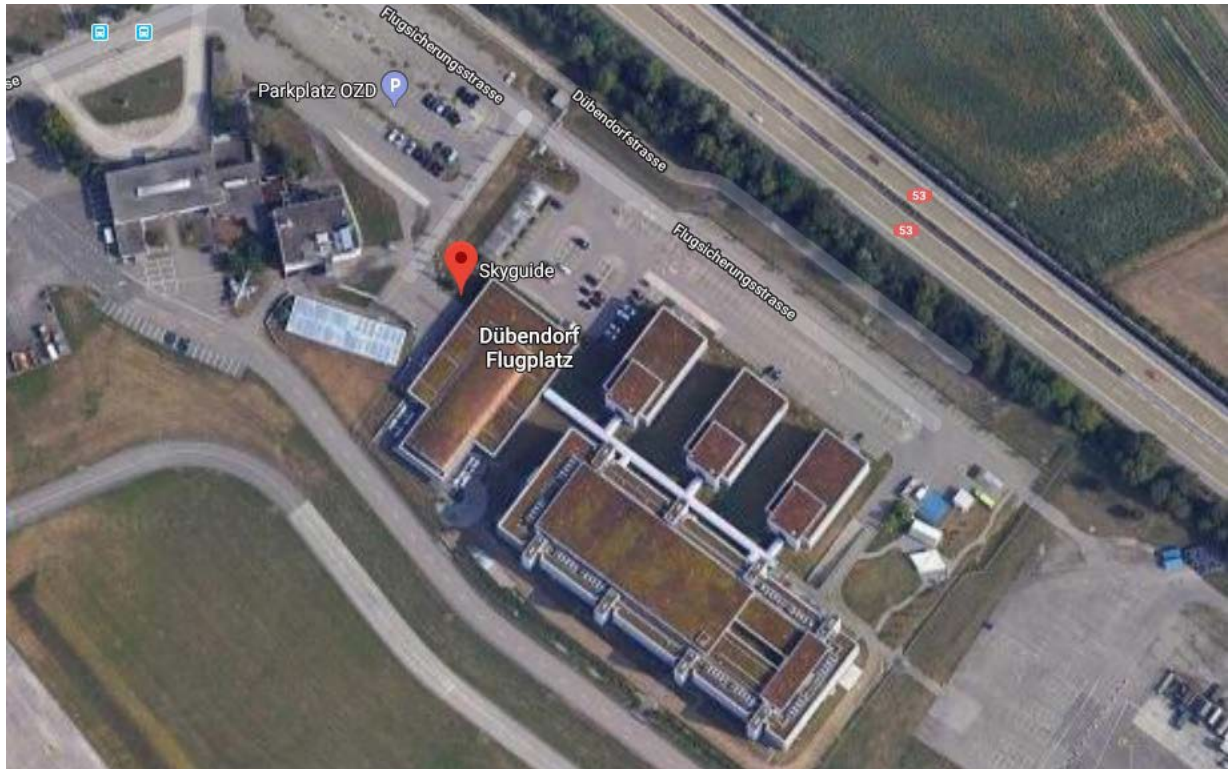

Access plan Skyguide Dübendorf

Address

Skyguide
swiss air navigation services ltd
Flugsicherungsstrasse 1-5, 8602 Wangen bei Dübendorf

Opening hours of the reception

Monday - Friday, 07:30 - 16:30
Telephone exchange: +41 43 931 61 11

Arrival by public transport

From the Zürich Airport and the Dübendorf station:
— Bus n°759 direction "Wangen, Dorfplatz", stop "Dürnbach"