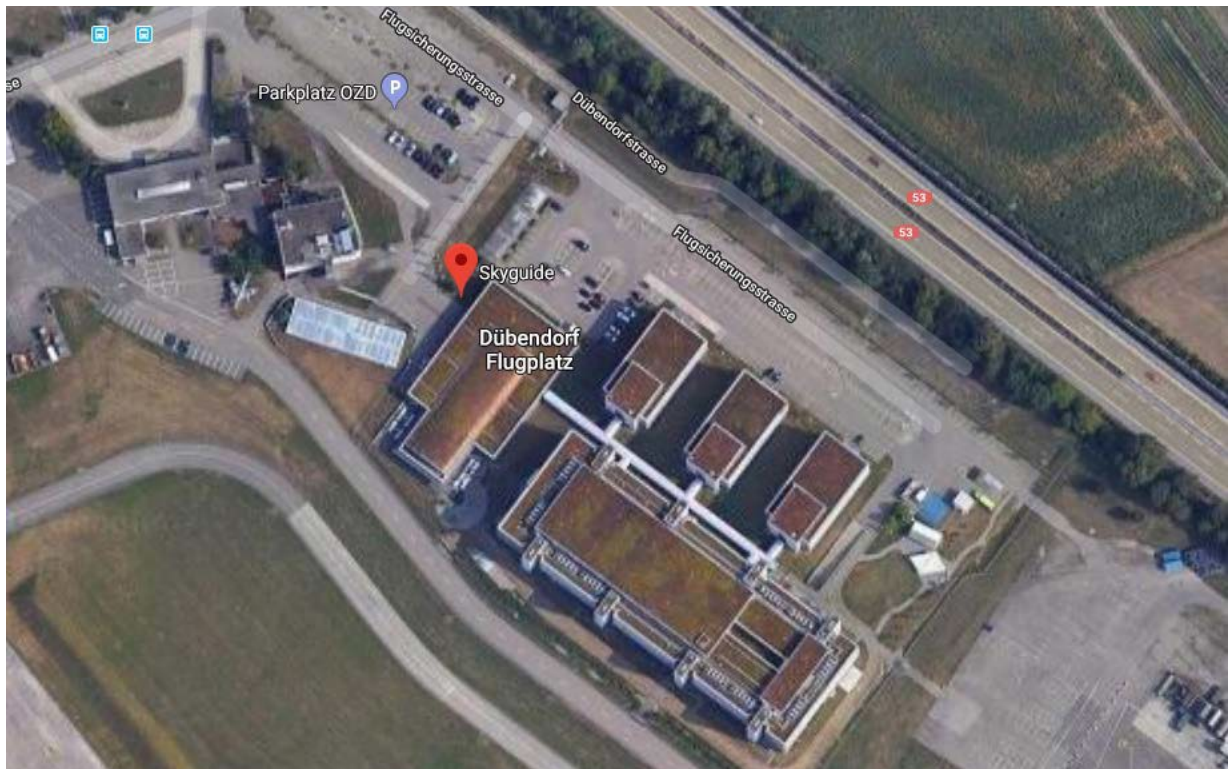

Access plan Skyguide Dübendorf

Address

Skyguide
swiss air navigation services ltd
Flugsicherungsstrasse 1-58602 Wangen bei Dübendorf

Opening hours of the reception

Monday - Thursday, 07:30 - 17:00 / Friday, 07:30 - 16:30
Telephone exchange: +41 43 931 61 11

Arrival by public transport

From the Zürich Airport and the Dübendorf station:
— Bus n°759 direction "Wangen, Dorfplatz", stop "Dürrbach"