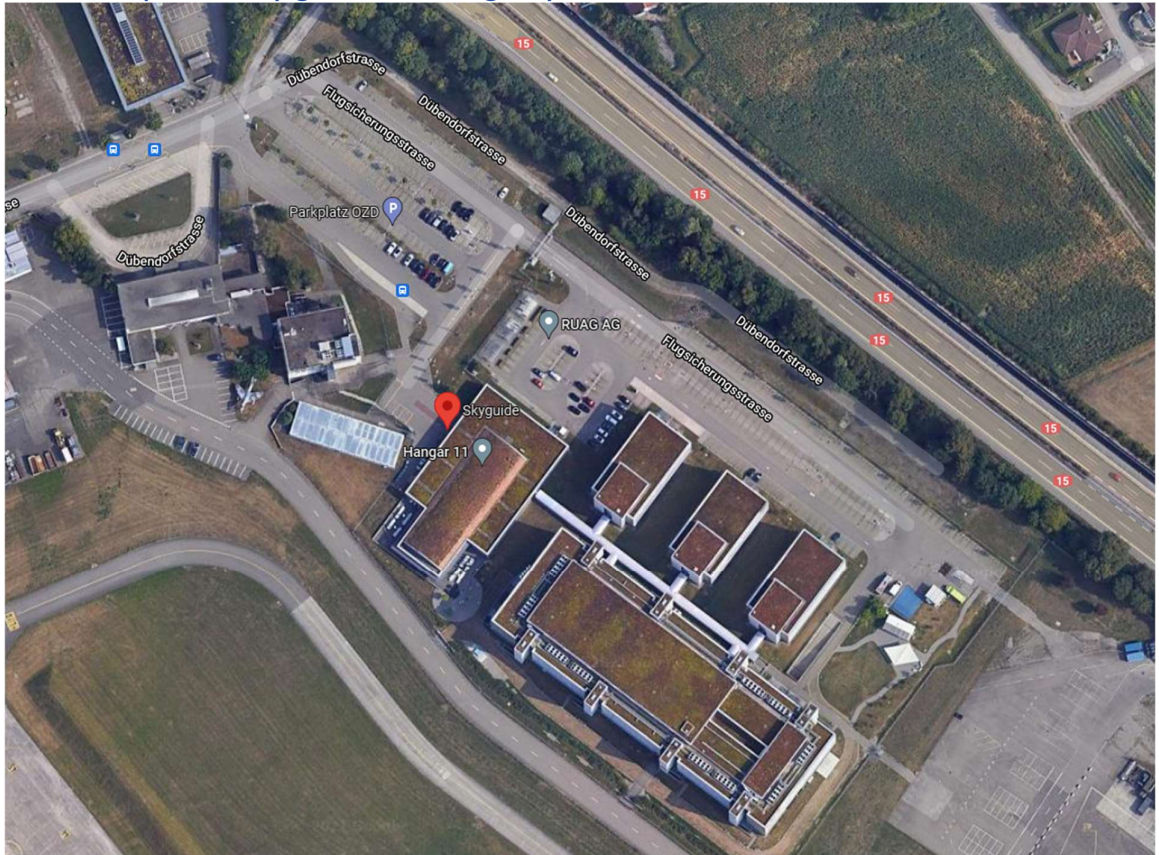

Access plan Skyguide Wangen/Dübendorf

Opening hours of the reception:

Monday – Thursday: 07:30 - 17:00

Friday: 07:30 – 16:30

Tel: +41 43 931 61 11

Address:

Skyguide

Swiss Air Navigation Services Ltd

Flugsicherungsstrasse 1-5, CH-8602 Wangen b. Dübendorf

Arrival by public transport:

From Zürich City/Airport:

- Train to Dübendorf, from there **Bus 759** direction "Wangen, Dorfplatz", stop "Wangen, Dürrbach"

From Dietlikon/Brüttisellen:

- **Bus 796** direction "Wangen, Flugsicherung", final stop "Wangen, Flugsicherung"