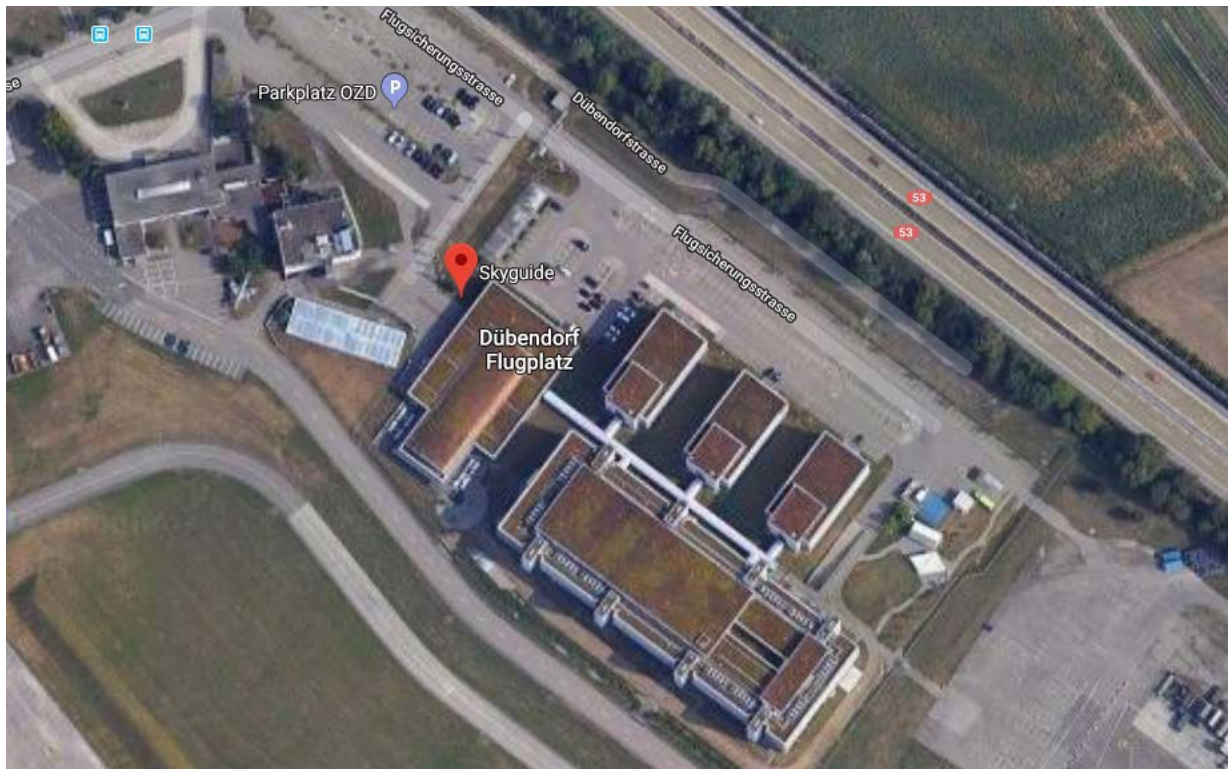

## Access plan Skyguide Dübendorf

### Address

Skyguide  
swiss air navigation services ltd  
Flugsicherungsstrasse 1-58602 Wangen bei Dübendorf

### Arrival by public transport

From the Zürich Airport and the Dübendorf station:  
— Bus n°759 direction "Wangen, Dorfplatz", stop "Wangen Flugsicherungsstrasse"